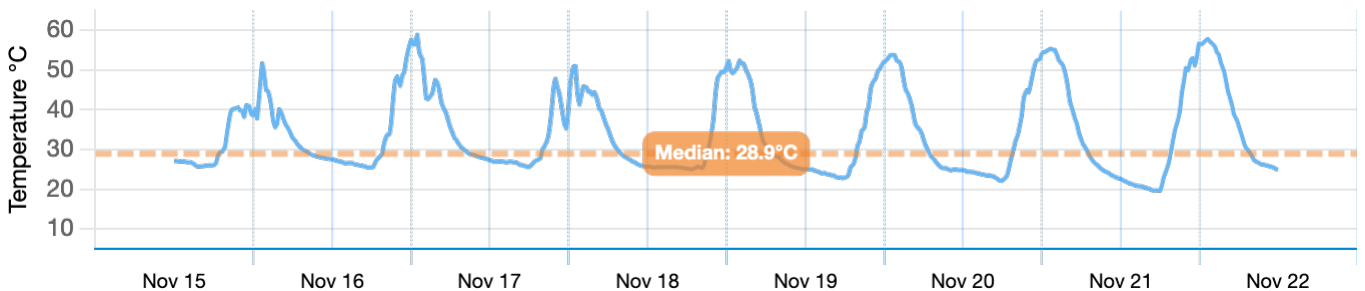

Collected/Plotted: 23,349/505

Data:

Notes:

Week#46 #6: Roof

AugRea Pty Ltd

Start: Monday 15th of November 2021 12:00 AM

End: Sunday 21st of November 2021 11:59 PM

Sensor ID: ac:23:3f:a3:50:2a

Max: 58.5°C @16/11/2021 01:00PM

Min: 19.6°C @21/11/2021 06:00AM

Data Received: 100%

Collected/Plotted: 37,656/505

Data:

Notes:

Week#46 #8: Till Fridge

AugRea Pty Ltd

Start: Monday 15th of November 2021 12:00 AM

End: Sunday 21st of November 2021 11:59 PM

Sensor ID: ac:23:3f:a2:55:46

Max: 4.9°C @18/11/2021 04:00AM

Min: -2.4°C @19/11/2021 17:40PM

Data Received: 100%

Collected/Plotted: 54,626/505