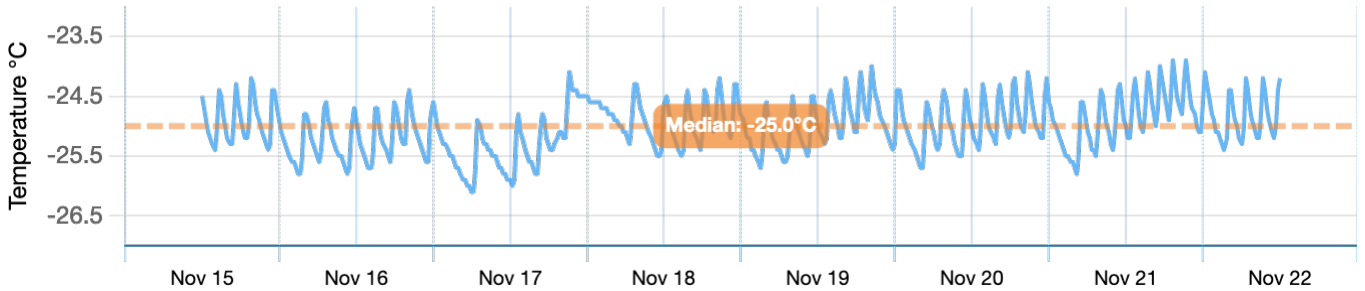

Week#46 #5: Chest Freezer

AugRea Pty Ltd

Start: Monday 15th of November 2021 12:00 AM

End: Sunday 21st of November 2021 11:59 PM

Sensor ID: ac:23:3f:a2:7c:20

Max: -24°C @21/11/2021 05:40AM

Min: -26.1°C @16/11/2021 18:20PM

Data Received: 96%

Collected/Plotted: 23,349/505

Data:

Notes:

Week#46 #6: Roof

AugRea Pty Ltd

Start: Monday 15th of November 2021 12:00 AM

End: Sunday 21st of November 2021 11:59 PM

Sensor ID: ac:23:3f:a3:50:2a