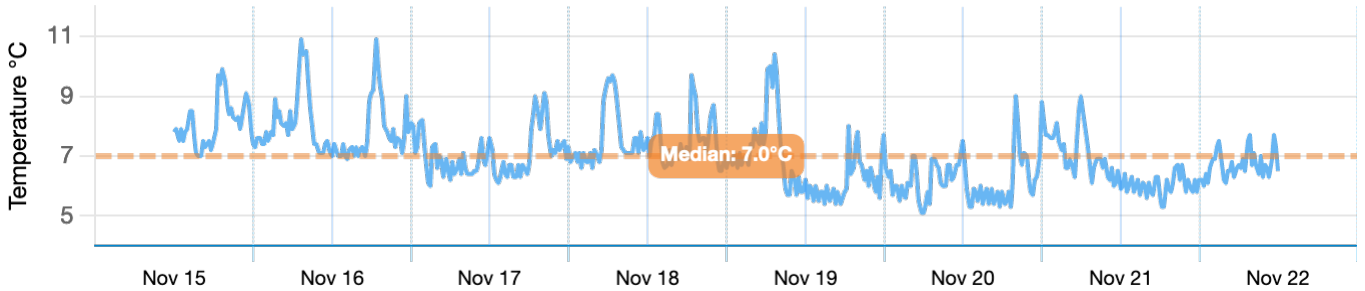

Week#46 #2: Fridge

AugRea Pty Ltd

Start: Monday 15th of November 2021 12:00 AM

End: Sunday 21st of November 2021 11:59 PM

Sensor ID: ac:23:3f:a2:7f:7d

Max: 11.4°C @16/11/2021 06:40AM

Min: 5°C @19/11/2021 18:20PM