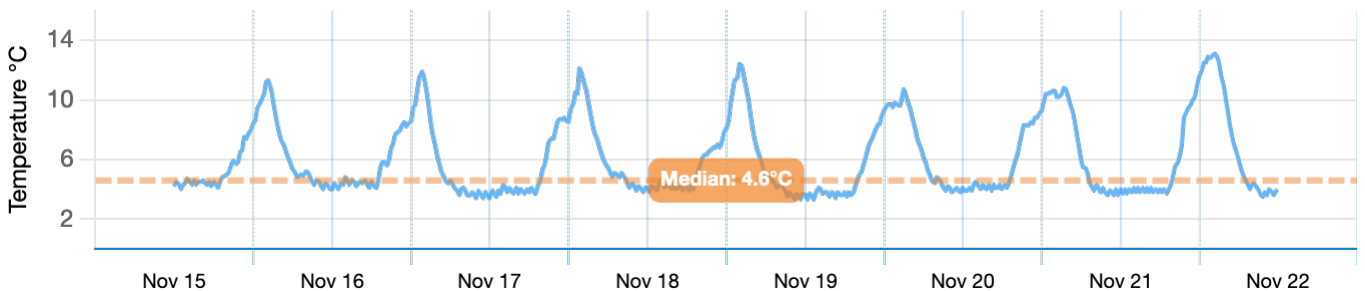

Sensor ID: ac:23:3f:a3:50:f6

Max: 13.1°C @21/11/2021 02:20PM

Min: 3.3°C @18/11/2021 22:40PM

Data Received: 100%

Collected/Plotted: 30,164/505

Data:

Notes:

Week#46 #5: Chest Freezer