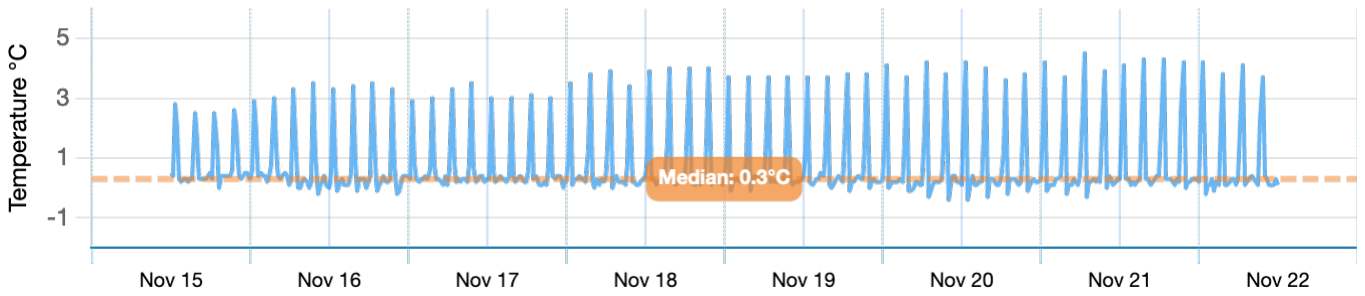

Max: 58.5°C @16/11/2021 01:00PM

Min: 19.6°C @21/11/2021 06:00AM

Data Received: 100%

Collected/Plotted: 37,656/505

Data:

Notes:

Week#46 #8: Till Fridge

AugRea Pty Ltd

Start: Monday 15th of November 2021 12:00 AM

End: Sunday 21st of November 2021 11:59 PM

Sensor ID: ac:23:3f:a2:55:46

Max: 4.9°C @18/11/2021 04:00AM

Min: -2.4°C @19/11/2021 17:40PM

Data Received: 100%

Collected/Plotted: 54,626/505