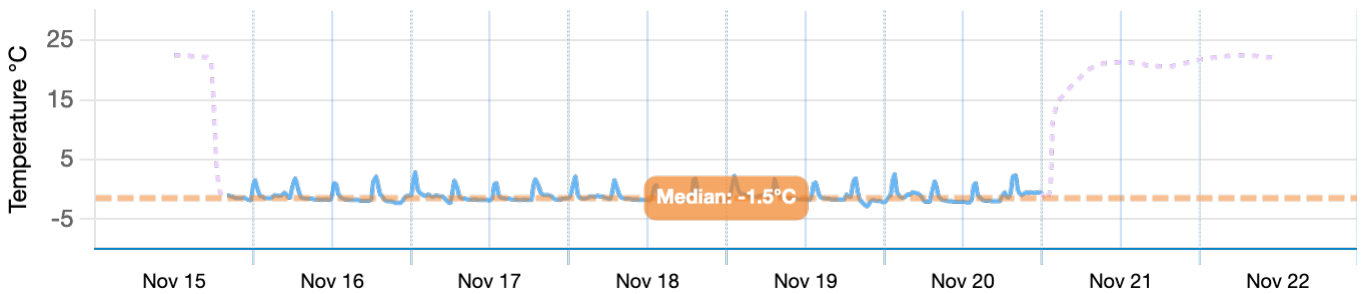

Start: Monday 15th of November 2021 12:00 AM

End: Sunday 21st of November 2021 11:59 PM

Sensor ID: ac:23:3f:a2:55:46

Max: 4.9°C @18/11/2021 04:00AM

Min: -2.4°C @19/11/2021 17:40PM

Data Received: 100%

Collected/Plotted: 54,626/505

Data:

Notes:

Week#46 #10: Display Cabinet

AugRea Pty Ltd

Start: Monday 15th of November 2021 12:00 AM

End: Sunday 21st of November 2021 11:59 PM

Sensor ID: ac:23:3f:a2:55:4a

Max: 22.5°C @15/11/2021 12:20AM

Min: -2.8°C @19/11/2021 09:20AM

Data Received: 100%

Collected/Plotted: 58,172/505

Data:

Notes: